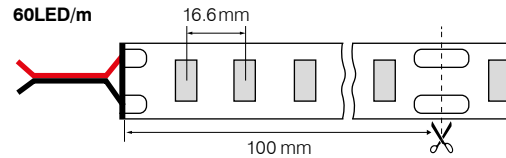

SAMSUNG 5630 LED STRIP

Abmessungen/Dimensions	5000mm
Leuchtmittel/Light source	SMD 5630
Lichtstrom /Luminous Flux	1360 – 2700lm/m
Leistung/Wattage	14.4 – 22W/m
Anzahl LEDs/LED Qty	60, 70, 126LED/m
IP-Schutzart/IP-Protection	IP20, IP67
Schutzklasse/Protection Class	III

Artikelnummer Article Number	IP IP	LEDs/m LED s/m	CRI CRI	Teilungsmaß Cutting unit	Leistung Wattage	PCB Breite PCB Width	Farbe Color	Lichtstrom Luminous Flux
Constant Current Strips								
P5630Y070CS-27	IP20	70LED/m	CRI>80	100mm	15W/m	10mm	2700K	1700lm/m
P5630Y070CS-30	IP20	70LED/m	CRI>80	100mm	15W/m	10mm	3000K	1800lm/m
P5630Y070CS-40	IP20	70LED/m	CRI>80	100mm	15W/m	10mm	4000K	1850lm/m
P5630Y070CS-60	IP20	70LED/m	CRI>80	100mm	15W/m	10mm	6000K	1900lm/m
P5630Z070CS-27	IP67	70LED/m	CRI>80	100mm	15W/m	12mm	2700K	1650lm/m
P5630Z070CS-30	IP67	70LED/m	CRI>80	100mm	15W/m	12mm	3000K	1745lm/m
P5630Z070CS-40	IP67	70LED/m	CRI>80	100mm	15W/m	12mm	4000K	1795lm/m
P5630Z070CS-60	IP67	70LED/m	CRI>80	100mm	15W/m	12mm	6000K	1845lm/m
P5630Y126CS-27	IP20	126LED/m	CRI>80	55,5mm	22W/m	12mm	2700K	2500lm/m
P5630Y126CS-30	IP20	126LED/m	CRI>80	55,5mm	22W/m	12mm	3000K	2600lm/m
P5630Y126CS-40	IP20	126LED/m	CRI>80	55,5mm	22W/m	12mm	4000K	2650lm/m
P5630Y126CS-60	IP20	126LED/m	CRI>80	55,5mm	22W/m	12mm	6000K	2700lm/m
P5630Z126CS-27	IP67	126LED/m	CRI>80	55,5mm	22W/m	14mm	2700K	2500lm/m
P5630Z126CS-30	IP67	126LED/m	CRI>80	55,5mm	22W/m	14mm	3000K	2600lm/m
P5630Z126CS-40	IP67	126LED/m	CRI>80	55,5mm	22W/m	14mm	4000K	2650lm/m
P5630Z126CS-60	IP67	126LED/m	CRI>80	55,5mm	22W/m	14mm	6000K	2700lm/m