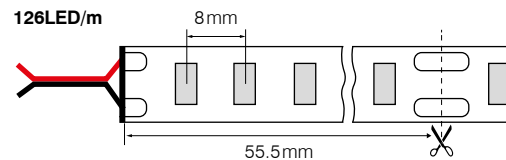

SAMSUNG 5630 LED STRIP

Abmessungen/Dimensions	5000mm
Leuchtmittel/Light source	SMD 5630
Lichtstrom /Luminous Flux	1360 – 2700lm/m
Leistung/Wattage	14.4 – 22W/m
Anzahl LEDs/LED Qty	60, 70, 126LED/m
IP-Schutzart/IP-Protection	IP20, IP67
Schutzklasse/Protection Class	III

Artikelnummer Article Number	IP IP	LEDs/m LED s/m	CRI CRI	Teilungsmaß Cutting unit	Leistung Wattage	PCB Breite PCB Width	Farbe Color	Lichtstrom Luminous Flux
Constant Current Strips								
P5630Y070CS-27	IP20	70LED/m	CRI>80	100mm	15W/m	10mm	2700K	1700lm/m
P5630Y070CS-30	IP20	70LED/m	CRI>80	100mm	15W/m	10mm	3000K	1800lm/m
P5630Y070CS-40	IP20	70LED/m	CRI>80	100mm	15W/m	10mm	4000K	1850lm/m
P5630Y070CS-60	IP20	70LED/m	CRI>80	100mm	15W/m	10mm	6000K	1900lm/m
P5630Z070CS-27	IP67	70LED/m	CRI>80	100mm	15W/m	12mm	2700K	1650lm/m
P5630Z070CS-30	IP67	70LED/m	CRI>80	100mm	15W/m	12mm	3000K	1745lm/m
P5630Z070CS-40	IP67	70LED/m	CRI>80	100mm	15W/m	12mm	4000K	1795lm/m
P5630Z070CS-60	IP67	70LED/m	CRI>80	100mm	15W/m	12mm	6000K	1845lm/m
P5630Y126CS-27	IP20	126LED/m	CRI>80	55,5mm	22W/m	12mm	2700K	2500lm/m
P5630Y126CS-30	IP20	126LED/m	CRI>80	55,5mm	22W/m	12mm	3000K	2600lm/m
P5630Y126CS-40	IP20	126LED/m	CRI>80	55,5mm	22W/m	12mm	4000K	2650lm/m
P5630Y126CS-60	IP20	126LED/m	CRI>80	55,5mm	22W/m	12mm	6000K	2700lm/m
P5630Z126CS-27	IP67	126LED/m	CRI>80	55,5mm	22W/m	14mm	2700K	2500lm/m
P5630Z126CS-30	IP67	126LED/m	CRI>80	55,5mm	22W/m	14mm	3000K	2600lm/m
P5630Z126CS-40	IP67	126LED/m	CRI>80	55,5mm	22W/m	14mm	4000K	2650lm/m
P5630Z126CS-60	IP67	126LED/m	CRI>80	55,5mm	22W/m	14mm	6000K	2700lm/m