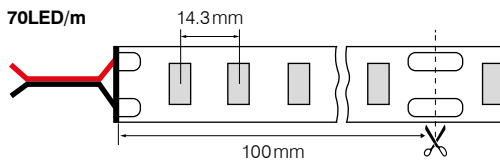

SAMSUNG 5630 LED STRIP

Abmessungen/Dimensions	5000mm
Leuchtmittel/Light source	SMD 5630
Lichtstrom /Luminous Flux	1360 – 2700lm/m
Leistung/Wattage	14.4 – 22W/m
Anzahl LEDs/LED Qty	60, 70, 126LED/m
IP-Schutzart/IP-Protection	IP20, IP67
Schutzklasse/Protection Class	III

Artikelnummer Article Number	IP IP	LEDs/m LED s/m	CRI CRI	Teilungsmaß Cutting unit	Leistung Wattage	PCB Breite PCB Width	Farbe Color	Lichtstrom Luminous Flux
Constant Current Strips								
P5630Y070CS-27	IP20	70LED/m	CRI>80	100mm	15W/m	10mm	2700K	1700lm/m
P5630Y070CS-30	IP20	70LED/m	CRI>80	100mm	15W/m	10mm	3000K	1800lm/m
P5630Y070CS-40	IP20	70LED/m	CRI>80	100mm	15W/m	10mm	4000K	1850lm/m
P5630Y070CS-60	IP20	70LED/m	CRI>80	100mm	15W/m	10mm	6000K	1900lm/m
P5630Z070CS-27	IP67	70LED/m	CRI>80	100mm	15W/m	12mm	2700K	1650lm/m
P5630Z070CS-30	IP67	70LED/m	CRI>80	100mm	15W/m	12mm	3000K	1745lm/m
P5630Z070CS-40	IP67	70LED/m	CRI>80	100mm	15W/m	12mm	4000K	1795lm/m
P5630Z070CS-60	IP67	70LED/m	CRI>80	100mm	15W/m	12mm	6000K	1845lm/m
P5630Y126CS-27	IP20	126LED/m	CRI>80	55,5mm	22W/m	12mm	2700K	2500lm/m
P5630Y126CS-30	IP20	126LED/m	CRI>80	55,5mm	22W/m	12mm	3000K	2600lm/m
P5630Y126CS-40	IP20	126LED/m	CRI>80	55,5mm	22W/m	12mm	4000K	2650lm/m
P5630Y126CS-60	IP20	126LED/m	CRI>80	55,5mm	22W/m	12mm	6000K	2700lm/m
P5630Z126CS-27	IP67	126LED/m	CRI>80	55,5mm	22W/m	14mm	2700K	2500lm/m
P5630Z126CS-30	IP67	126LED/m	CRI>80	55,5mm	22W/m	14mm	3000K	2600lm/m
P5630Z126CS-40	IP67	126LED/m	CRI>80	55,5mm	22W/m	14mm	4000K	2650lm/m
P5630Z126CS-60	IP67	126LED/m	CRI>80	55,5mm	22W/m	14mm	6000K	2700lm/m